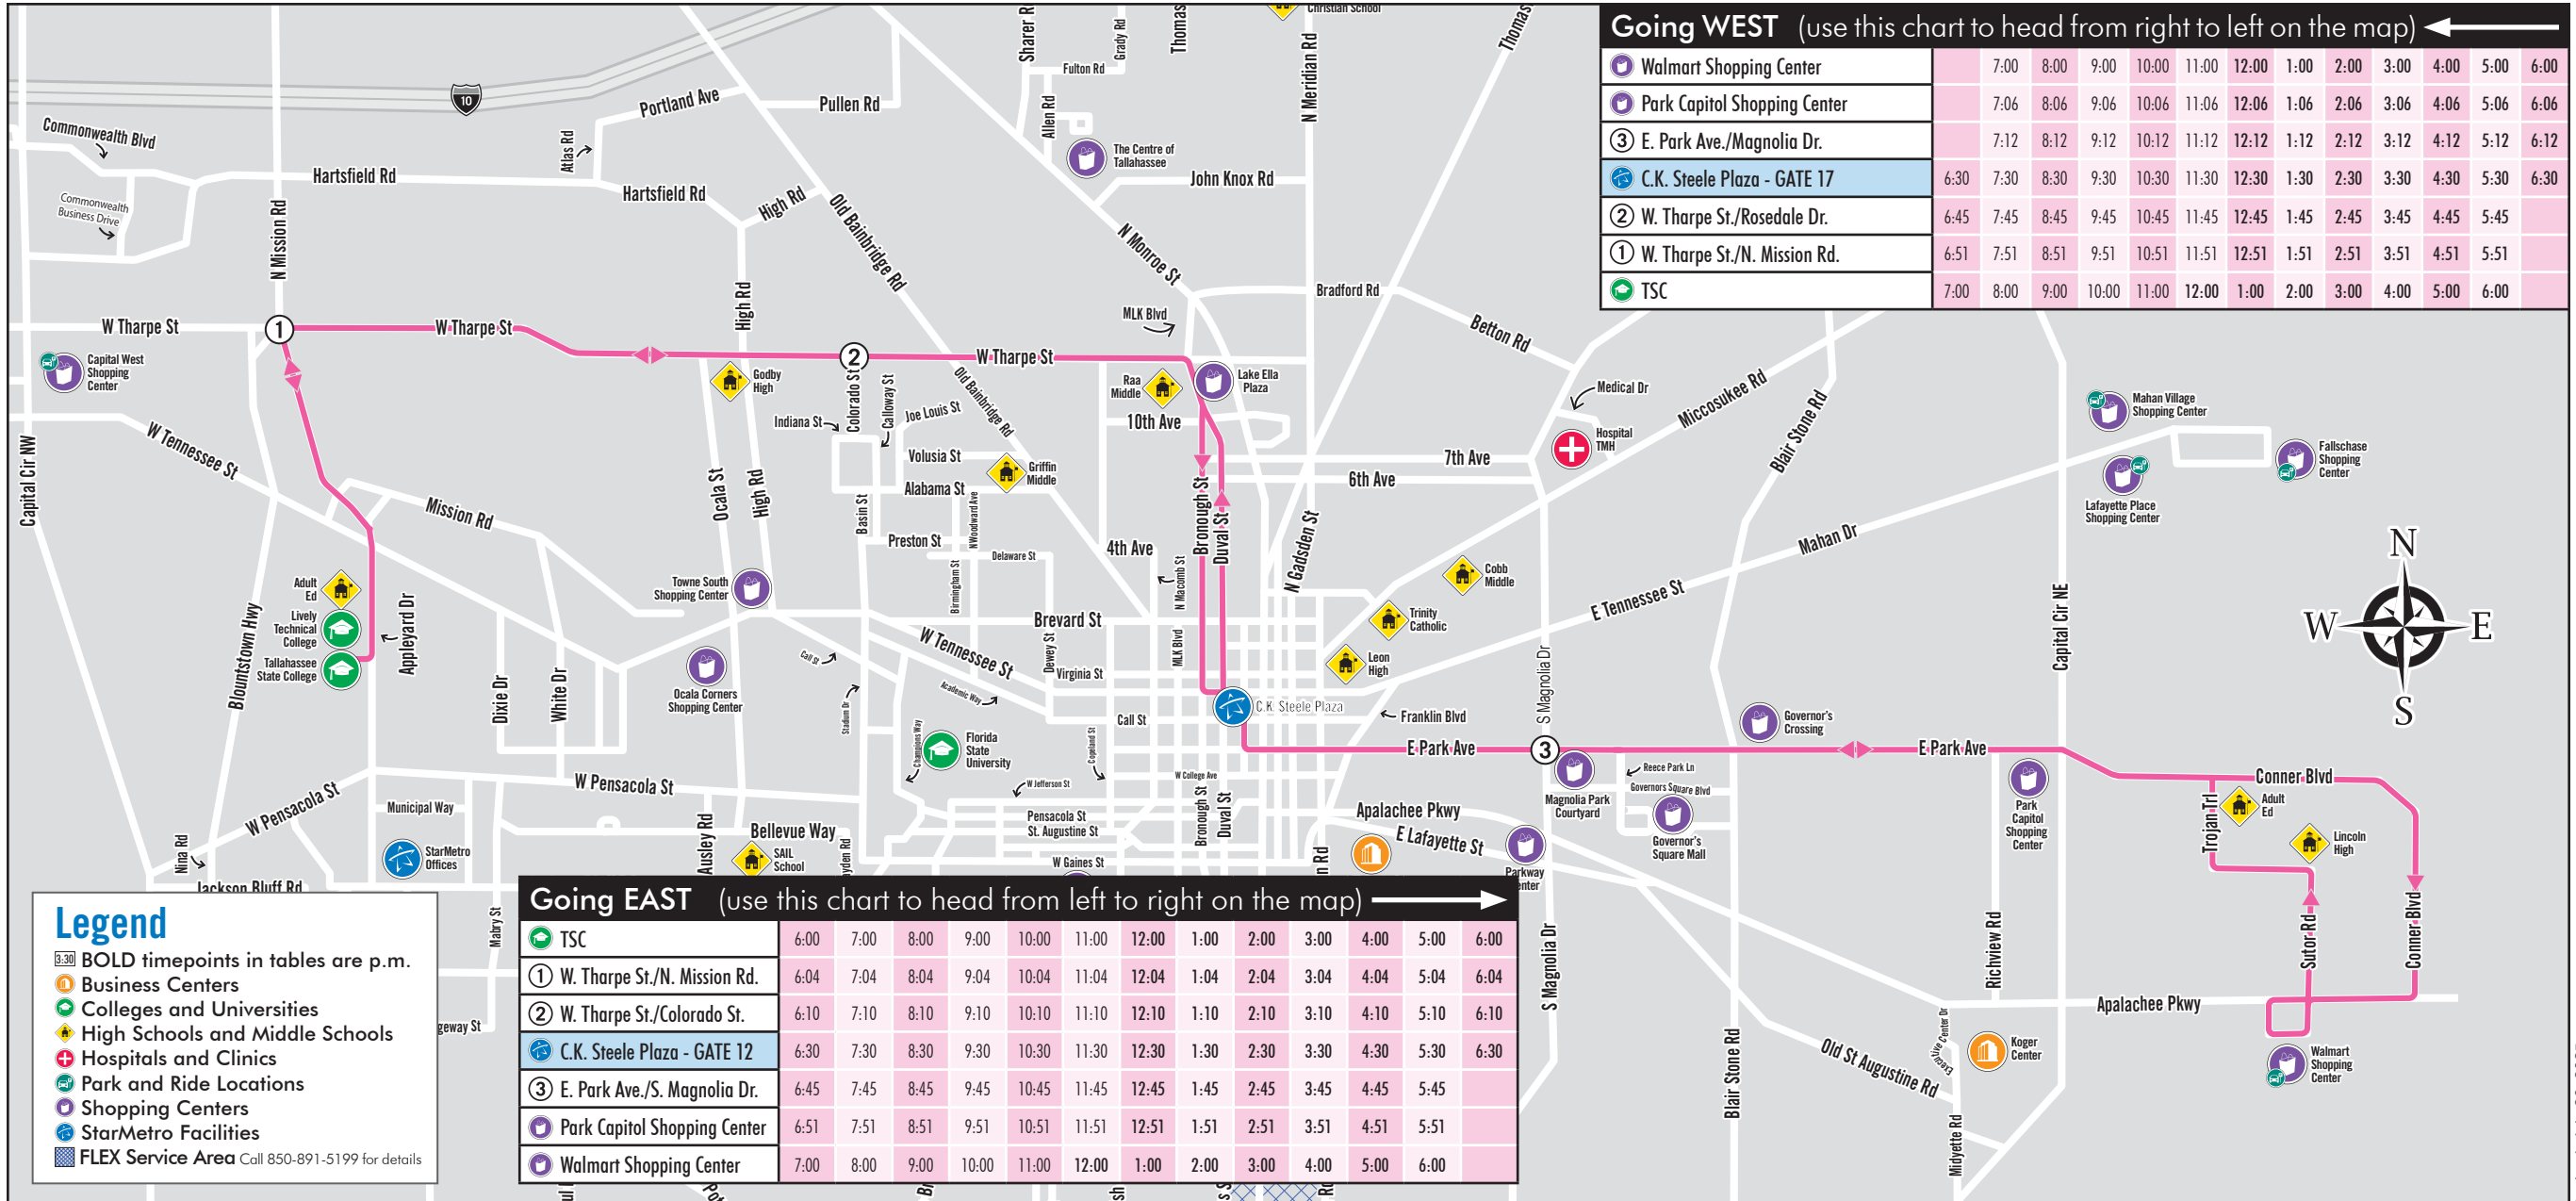

# Evergreen Route (Mon-Fri)

TSC, Tharpe St., C.K. Steele Plaza, Park Ave., Walmart Shopping Center  
 Monday - Friday (6 a.m. - 6:30 p.m.) | Bus comes every: **60 min**

**Going WEST** (use this chart to head from right to left on the map) ←

Walmart Shopping Center	7:00	8:00	9:00	10:00	11:00	12:00	1:00	2:00	3:00	4:00	5:00	6:00	
Park Capitol Shopping Center	7:06	8:06	9:06	10:06	11:06	12:06	1:06	2:06	3:06	4:06	5:06	6:06	
③ E. Park Ave./Magnolia Dr.	7:12	8:12	9:12	10:12	11:12	12:12	1:12	2:12	3:12	4:12	5:12	6:12	
C.K. Steele Plaza - GATE 17	6:30	7:30	8:30	9:30	10:30	11:30	12:30	1:30	2:30	3:30	4:30	5:30	6:30
② W. Tharpe St./Rosedale Dr.	6:45	7:45	8:45	9:45	10:45	11:45	12:45	1:45	2:45	3:45	4:45	5:45	
① W. Tharpe St./N. Mission Rd.	6:51	7:51	8:51	9:51	10:51	11:51	12:51	1:51	2:51	3:51	4:51	5:51	
TSC	7:00	8:00	9:00	10:00	11:00	12:00	1:00	2:00	3:00	4:00	5:00	6:00	

**Going EAST** (use this chart to head from left to right on the map) →

TSC	6:00	7:00	8:00	9:00	10:00	11:00	12:00	1:00	2:00	3:00	4:00	5:00	6:00
① W. Tharpe St./N. Mission Rd.	6:04	7:04	8:04	9:04	10:04	11:04	12:04	1:04	2:04	3:04	4:04	5:04	6:04
② W. Tharpe St./Colorado St.	6:10	7:10	8:10	9:10	10:10	11:10	12:10	1:10	2:10	3:10	4:10	5:10	6:10
C.K. Steele Plaza - GATE 12	6:30	7:30	8:30	9:30	10:30	11:30	12:30	1:30	2:30	3:30	4:30	5:30	6:30
③ E. Park Ave./S. Magnolia Dr.	6:45	7:45	8:45	9:45	10:45	11:45	12:45	1:45	2:45	3:45	4:45	5:45	
Park Capitol Shopping Center	6:51	7:51	8:51	9:51	10:51	11:51	12:51	1:51	2:51	3:51	4:51	5:51	
Walmart Shopping Center	7:00	8:00	9:00	10:00	11:00	12:00	1:00	2:00	3:00	4:00	5:00	6:00	

**Legend**

- 3:30** BOLD timepoints in tables are p.m.
- Business Centers
- Colleges and Universities
- High Schools and Middle Schools
- Hospitals and Clinics
- Park and Ride Locations
- Shopping Centers
- StarMetro Facilities
- FLEX Service Area Call 850-891-5199 for details